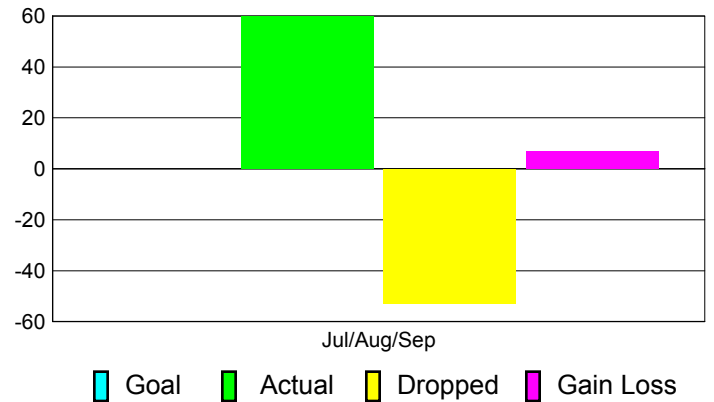

Membership Results 2012-2013

Goal, New, Dropped, Gain/Loss